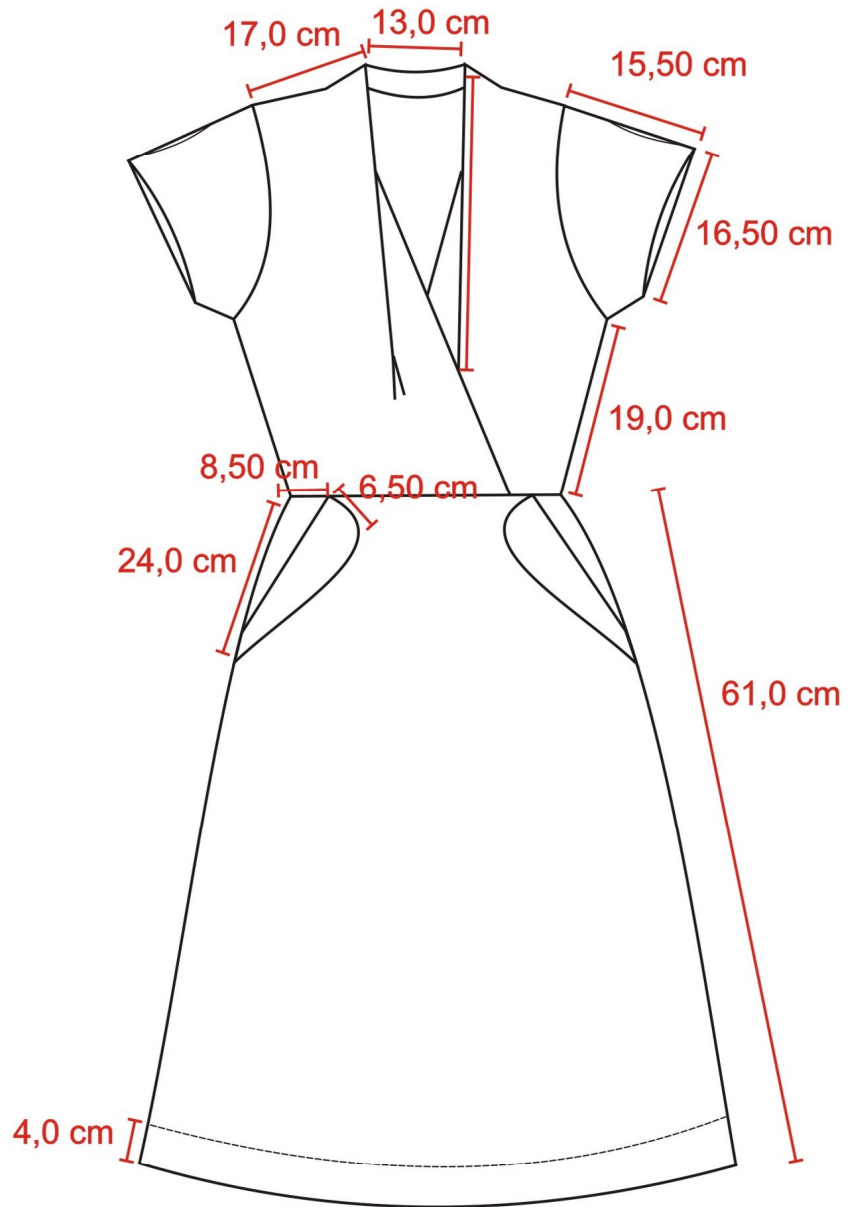

FRONT

Fabric: Jeans

BACK

FRONT

Inside

BACK

Fabric: poplin

FRONT

BACK

Fabric:
gabardine
flower print