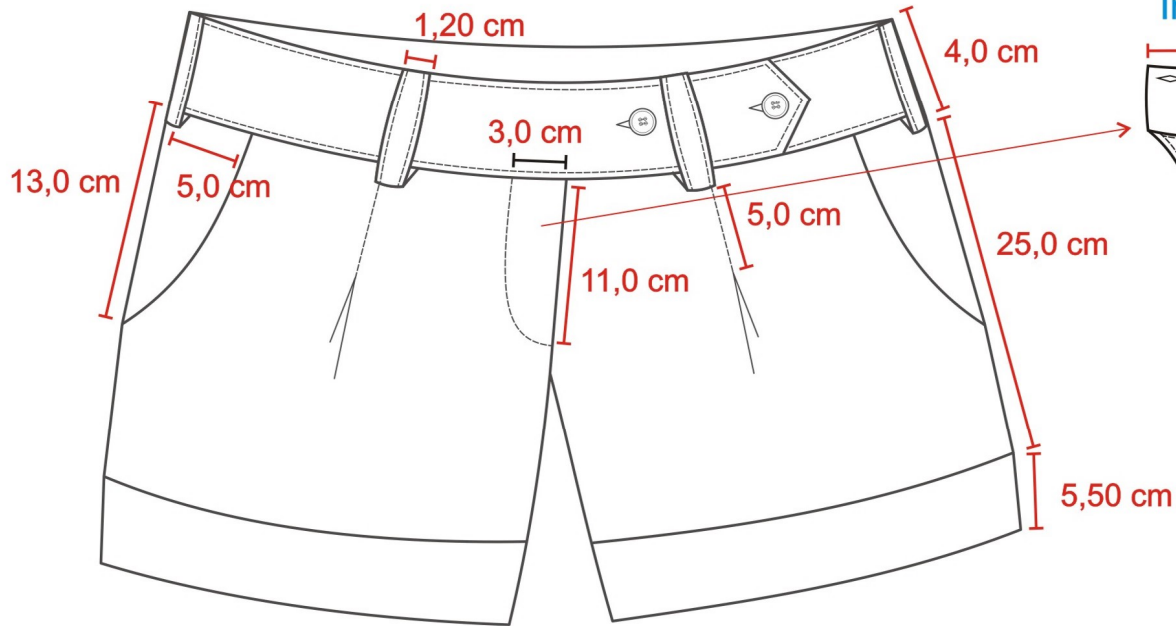

FRONT

Fabric: Jeans

BACK

FRONT

Inside

BACK

Fabric: poplin

FRONT

BACK

Fabric:
gabardine
flower print