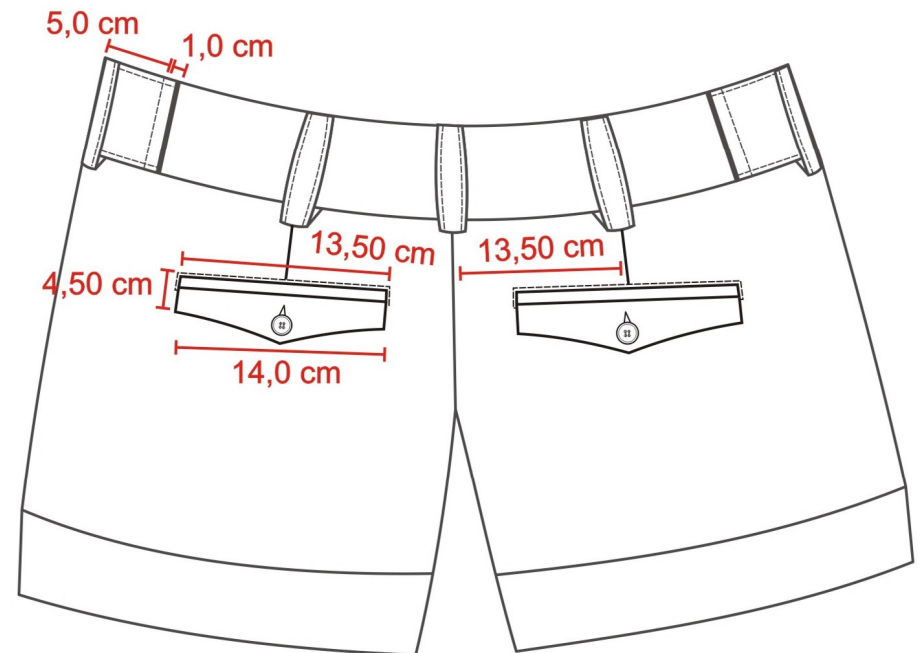

FRONT

Fabric: Jeans

BACK

FRONT

Inside

BACK

Fabric: poplin

FRONT

BACK

Fabric:
gabardine
flower print