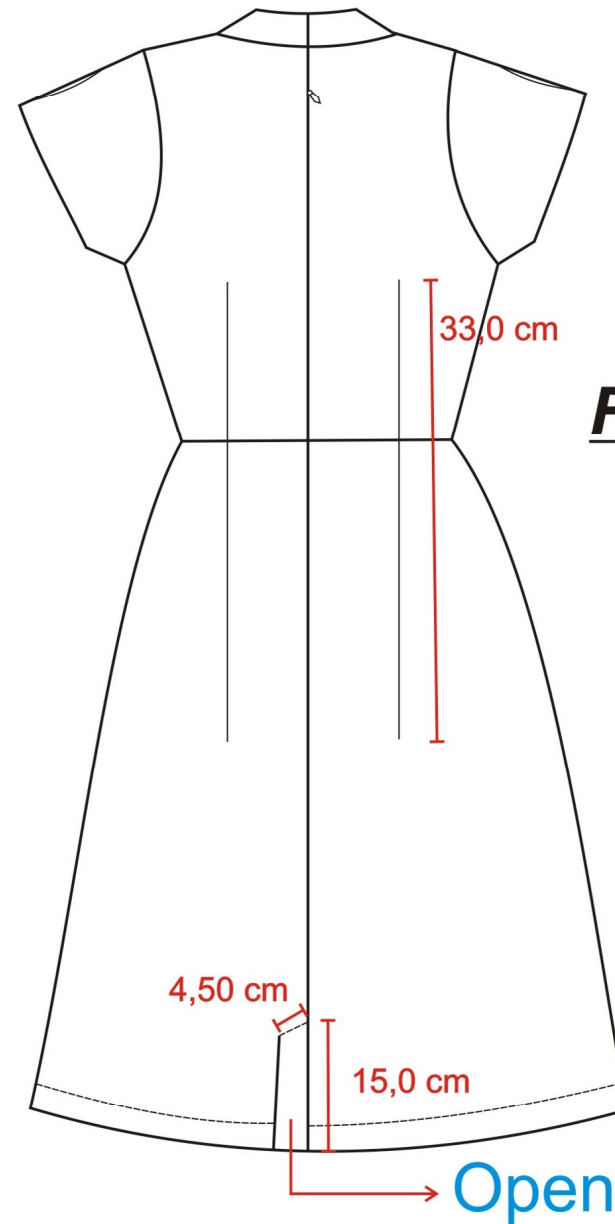

FRONT

Fabric: Jeans

BACK

FRONT

Inside

BACK

Fabric: poplin

FRONT

BACK

Fabric:
gabardine
flower print